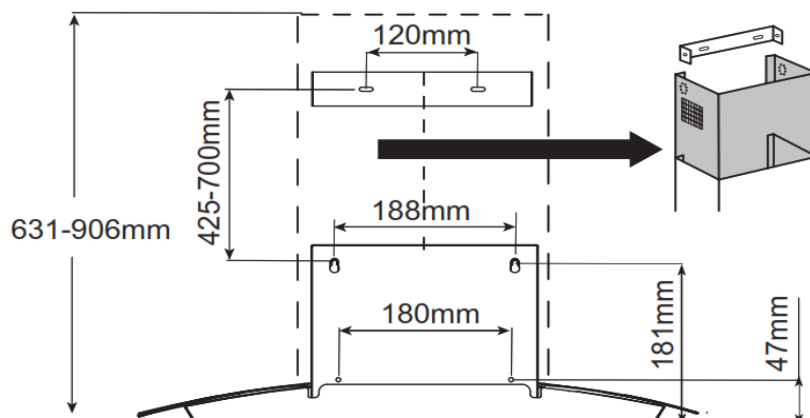

Appliance Data Sheet

Product Type	Cooker Hood
Product Code	WRCG60RF
	Product Description
	60CM Canopy Hood
	

Features / Specification

Barcode	8422248616942
Colour	St.steel/Silver+Brushed Metal Finishing Glass
Hood Width	60cm
Fan Speeds	5 Speed + Turbo
Extraction Rate	600m3/h
Lights	1 x 3W SSLED
Grease Filter	Aluminum mesh
Controls	Touch Switch
Noise Level	63dB
Carbon Filters	WRFILT4
Air Outlet Diameter	150mm
Motor Rating	220-240V - 50Hz
Maximum Load	93W
Chimney Section	584-859mm

Dimensions & Technical Information

Product Dimensions width x depth x height	598mm x 470mm x 906mm
Packed Dimensions width x depth x height	660mm x 525mm x 250mm
Product Weight (kg)	12.2 Packed / 10.7 Unpacked